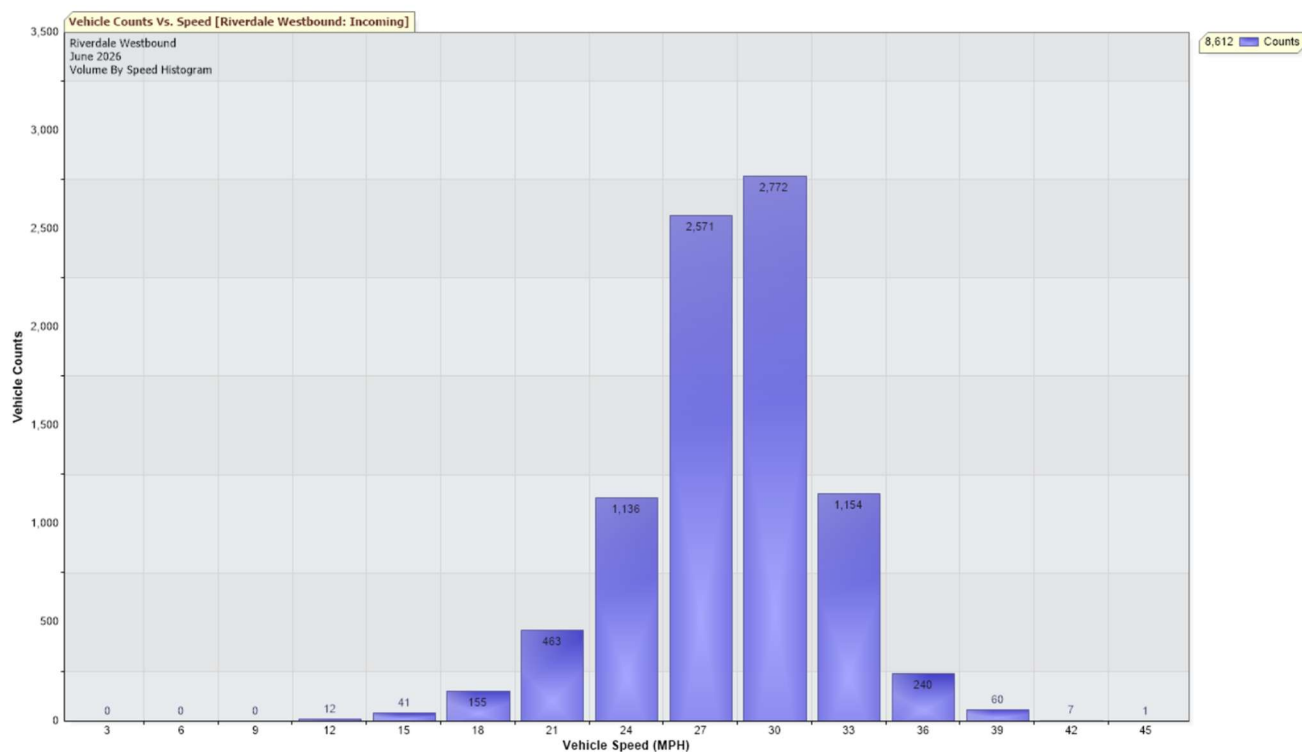

SAM Report – 31 05 26 to 08 06 26

Riverdale, Westbound - speed limit 30mph

Vehicle count for period 8,320 – including 1,462 vehicles (17.57%) traveling above the 30mph speed limit

Maximum speed 45 mph on 2/6/26 at 11:10pm – The report shows that 1,462 vehicles were travelling above 30mph although the average speed travelled over the entire period was 26.7 mph

The second graph shows average weekday speeds w/c 1/6/26